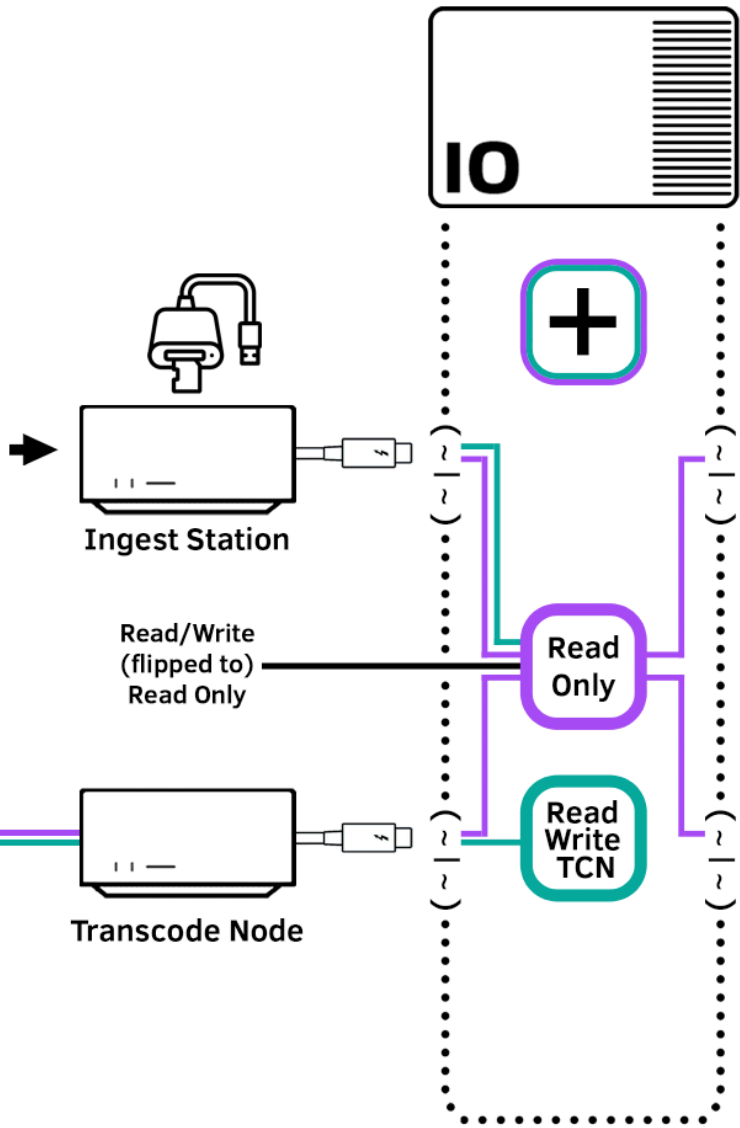

- Ingest -
- Backup -
- LTO Archive -
- Transcode -
- Visual QC -

Scheduled Ingests

Read/Write
(flipped to)
Read Only

Read Only Data Path
 Read/Write Data Path

— Read Only Data Path
— Read/Write Data Path

The Math

iodyne ProData Read: 5000MB/s
 iodyne ProData Write: 2400MB/s
 AXSM Read Speed: 900 MB/s
 # of AXSM @ Full Speed: 2.5

Notes:
 * 4 x AXSM Readers @ full speed
 * Backup 1 & 2 @ full speed
 * Post show studio shuttle - 20TB
 @ 900MB/s = apx 6 Hours

Camera Specs

Sony Venice2 (8K)
 X-OCN ST
 5.8K 17:9 (5792x3056)
 23.98 fps

Transfer Specs

An OS transfer of 5 x 1TB &
 5 x 512GB mags to 2 drives,
 completed in apx
 54 minutes, 7.5 TB total