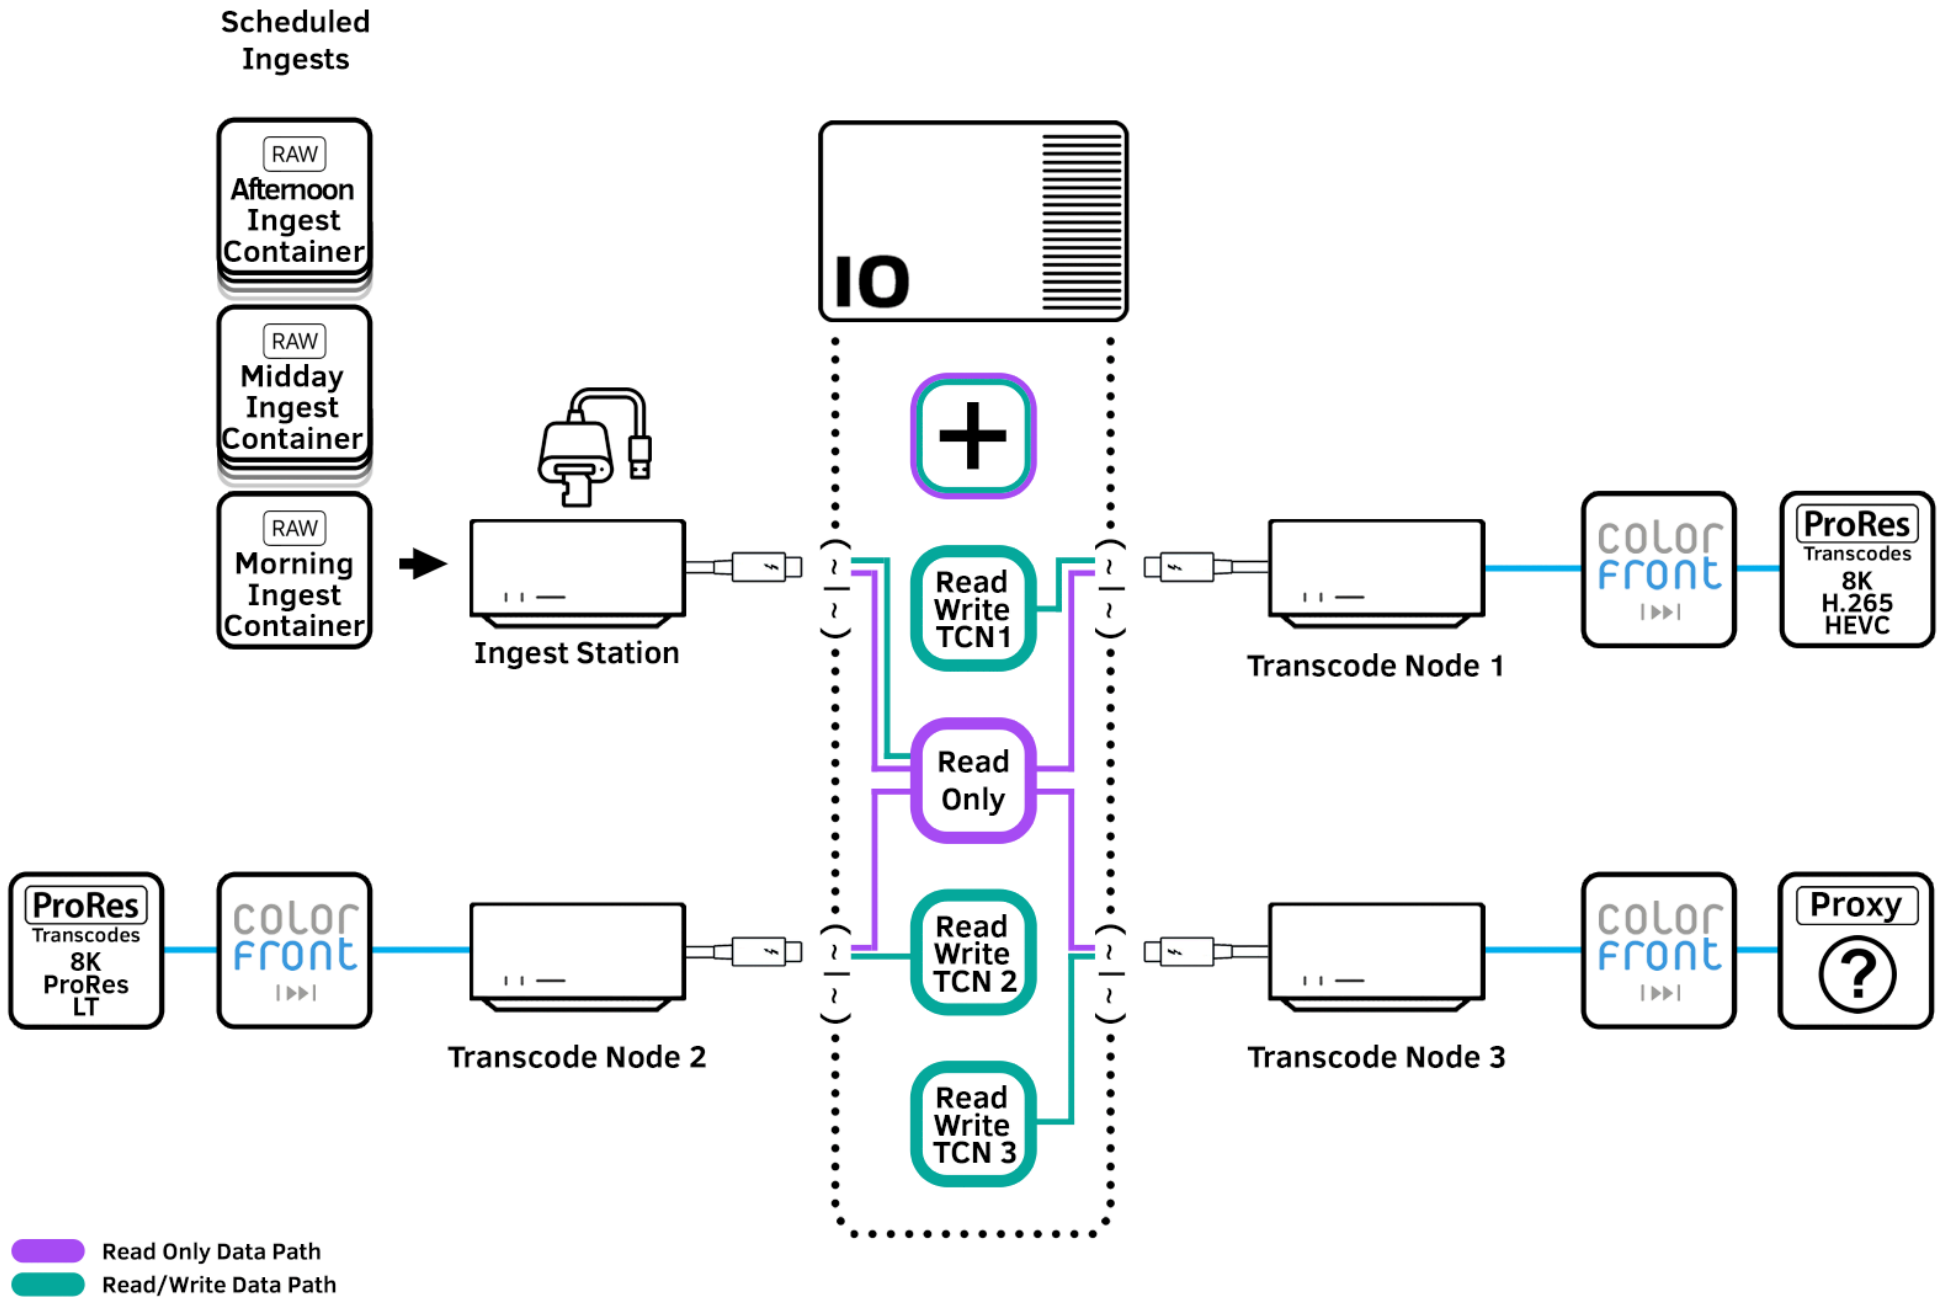

- Ingest -
- Backup -
- LTO Archive -
- Transcode -
- Visual QC -

Scheduled Ingests

Read/Write
(flipped to)
Read Only

Read Only Data Path
 Read/Write Data Path

— Read Only Data Path
— Read/Write Data Path

The Math

iodyne ProData Read: 5000MB/s
 iodyne ProData Write: 2400MB/s
 AXSM Read Speed: 900 MB/s
 # of AXSM @ Full Speed: 2.5

Notes:
 * 4 x AXSM Readers @ full speed
 * Backup 1 & 2 @ full speed
 * Post show studio shuttle - 20TB
 @ 900MB/s = apx 6 Hours

Camera Specs

Sony Venice2 (8K)
 X-OCN ST
 5.8K 17:9 (5792x3056)
 23.98 fps

Transfer Specs

An OS transfer of 5 x 1TB &
 5 x 512GB mags to 2 drives,
 completed in apx
 54 minutes, 7.5 TB total