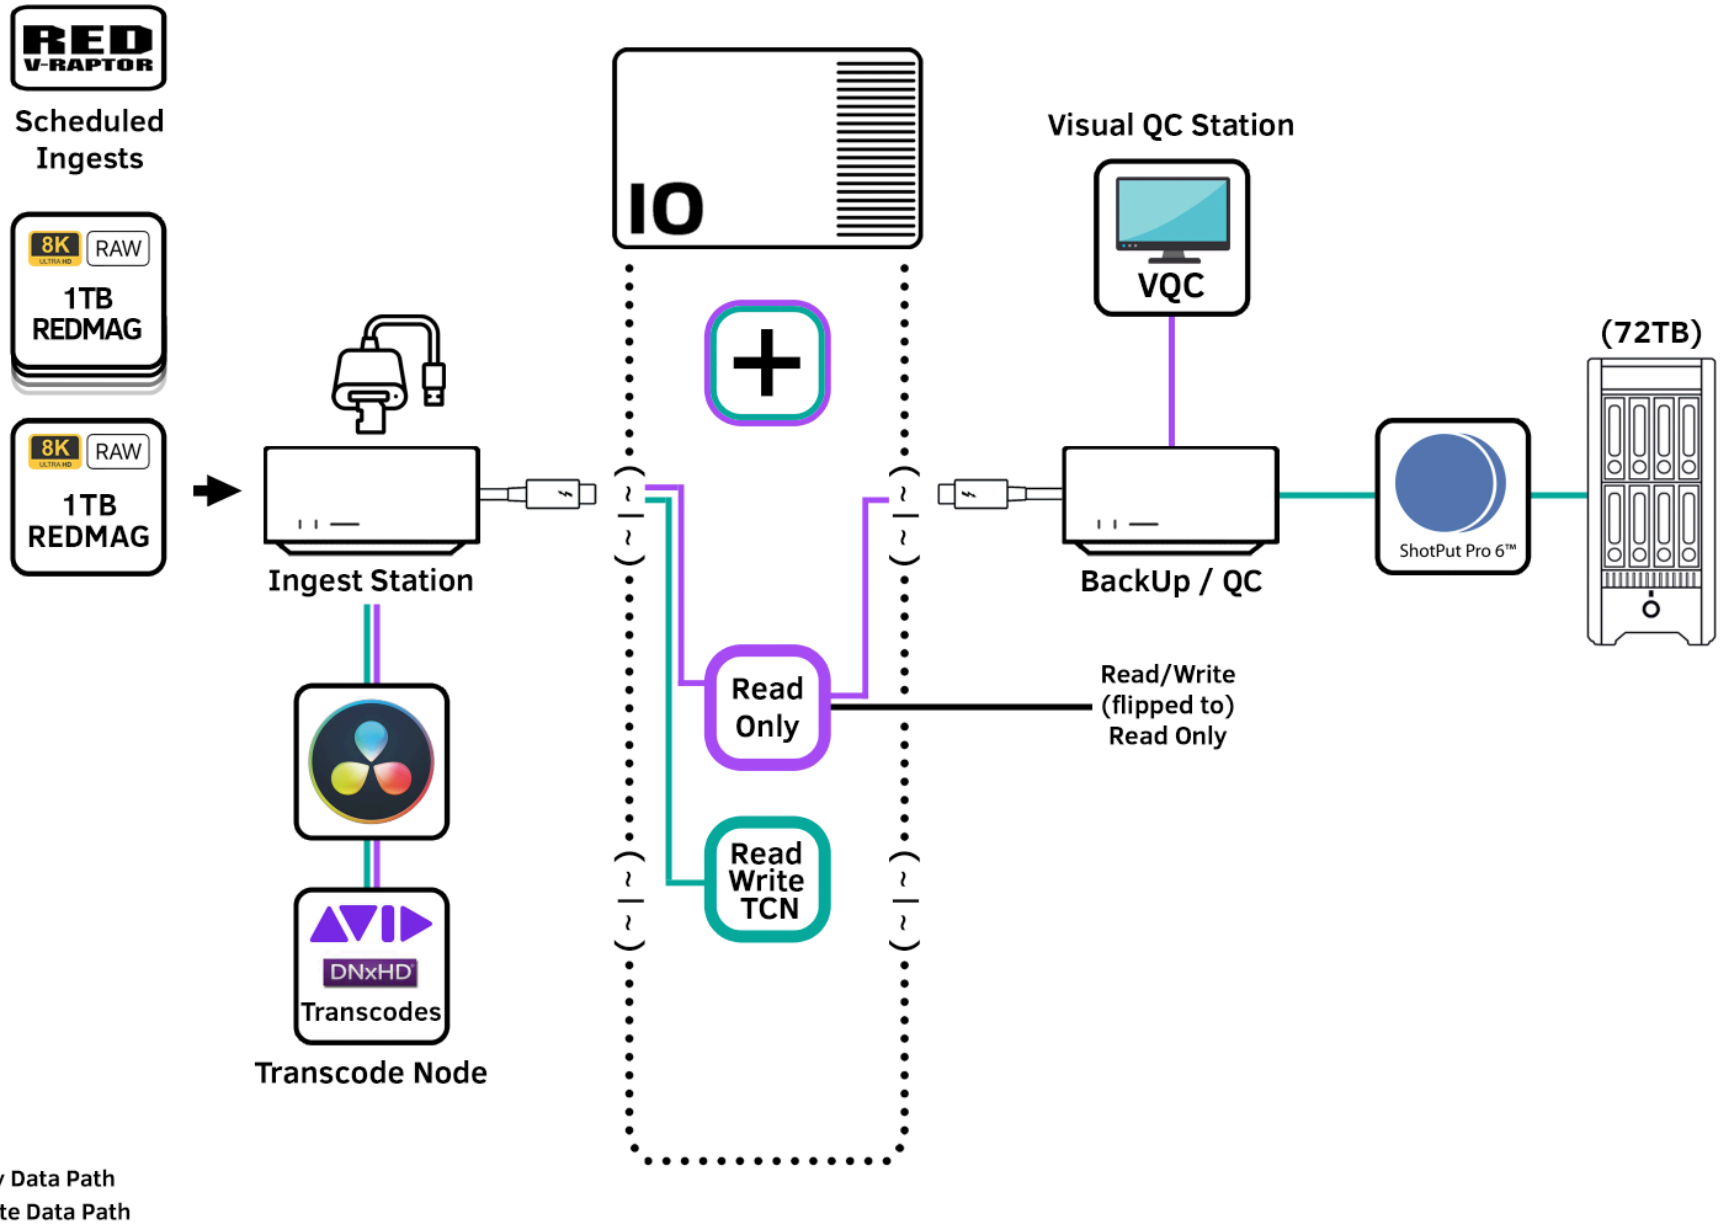

- Ingest -
- Backup -
- LTO Archive -
- Transcode -
- Visual QC -

Scheduled Ingests

Read/Write
(flipped to)
Read Only

Read Only Data Path
 Read/Write Data Path

— Read Only Data Path
— Read/Write Data Path

The Math

iodyne ProData Read: 5000MB/s
 iodyne ProData Write: 2400MB/s
 AXSM Read Speed: 900 MB/s
 # of AXSM @ Full Speed: 2.5

Notes:
 * 4 x AXSM Readers @ full speed
 * Backup 1 & 2 @ full speed
 * Post show studio shuttle - 20TB
 @ 900MB/s = apx 6 Hours

Camera Specs

Sony Venice2 (8K)
 X-OCN ST
 5.8K 17:9 (5792x3056)
 23.98 fps

Transfer Specs

An OS transfer of 5 x 1TB &
 5 x 512GB mags to 2 drives,
 completed in apx
 54 minutes, 7.5 TB total